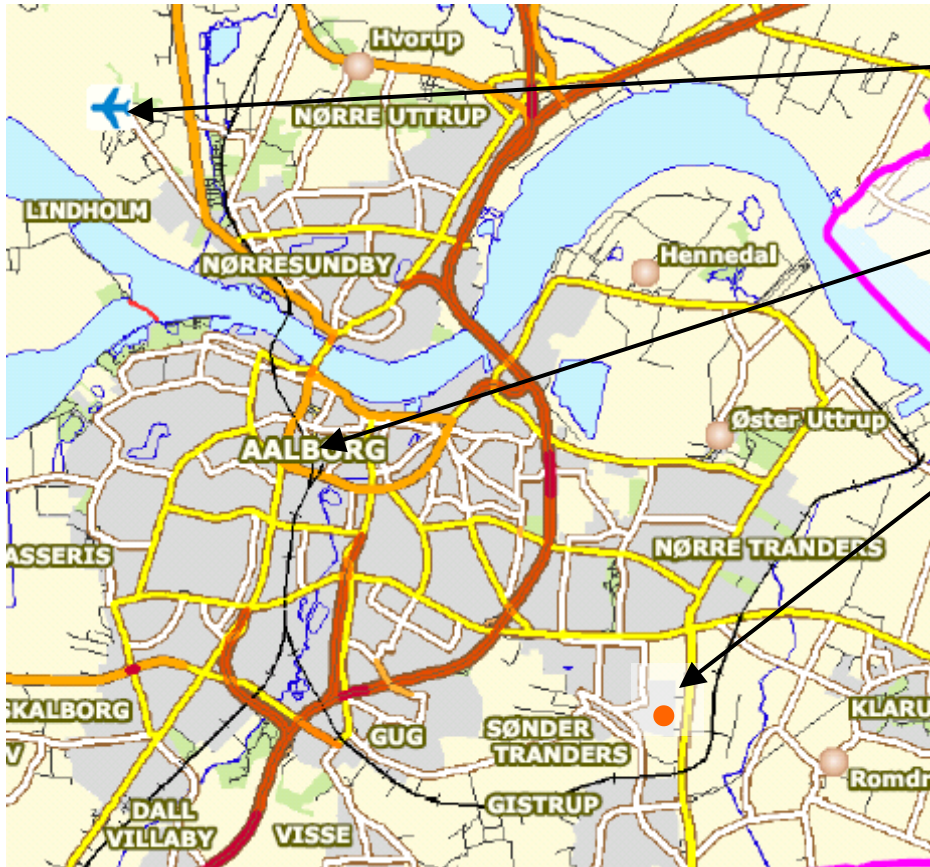

Guide to Aalborg, Denmark

Location

Aalborg Airport

Lufthavnsvej 100
DK-9400 Nøresundby
www.aal.dk
20 min by car to EMD

Aalborg Railway Station

John F. Kennedys Plads 3
9000 Aalborg
10 min by car to EMD

EMD International A/S

Niels Jernes Vej 10
DK-9220 Aalborg

The course locations are located at the same address.

Aalborg Taxi

Tel: +45 9810 1010

We recommend the following Hotels

Hvide Hus

Vesterbro 2
9000 Aalborg
Tel.: +45 98 13 84 00
Fax: +45 98 13 51 22
mail: aalborg@hotelvidehus.dk
Placed close to the heart of Aalborg

Guide to Aalborg, Denmark

Going by car

Coming from the South on the E45

1. Take exit turn no. 26
2. Turn right at Th. Saursevej and continue to the roundabout. Turn right and proceed along Niels Bohrs Vej, and approx. 200 m straight ahead, then turn right at Fredrik Bajers Vej.
3. Continue 600 m straight ahead, passing AAU's new humanist faculty buildings on the right, and Radio Denmark's yellow building on the left.
4. Turn left at the large NOVI Park sign and proceed along Niels Jernes Vej.