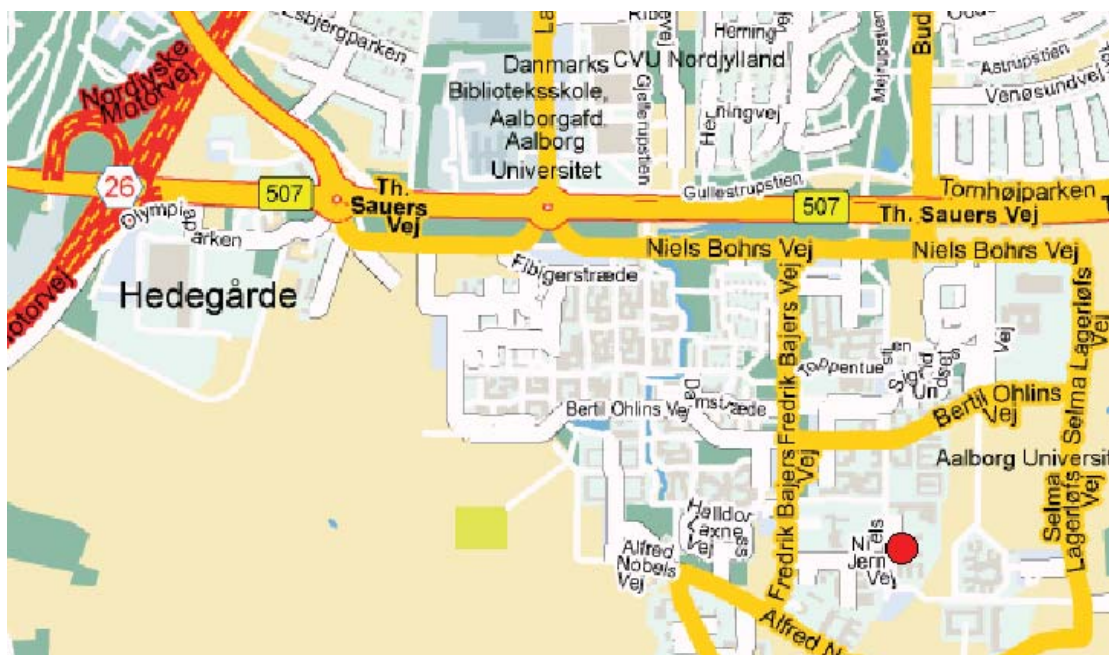

Coming from the North on the E45

1. Take exit no. 26
2. Turn left onto Th. Saurersvej and continue to the roundabout. Turn right and proceed along Niels Bohrs Vej approx. 200 m. straight ahead, then turn right onto Fredrik Bajers Vej.
3. Continue 600 m. straight ahead passing DR's (Radio Denmark) yellow building on the left.
4. Turn left at the large NOVI Park sign and proceed along Niels Jernes Vej.

You will find our offices on 1st floor, please ask at the reception.